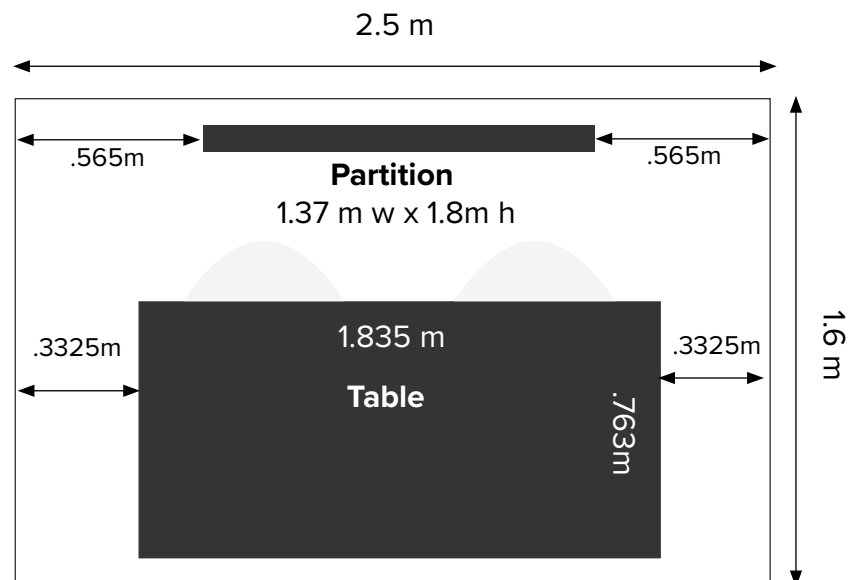

Exhibitor Stands

Total area per exhibitor

Each organisation has a total exhibition area of 2.5m wide by 1.6m deep.

Partition

Behind each exhibitor is a partition upon which BMGS will have a banner printed with the name of your organisation.

The dimensions of the partition are:

- Width: 1.37m
- Height: 1.8m

Trestle table and chairs

BMGS will supply a trestle table and two chairs.

The dimensions of the trestle table are:

- Width 1.835m
- Height .762m
- Depth .736m

Not to scale